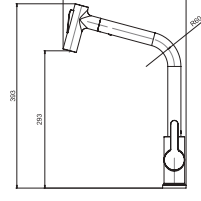

KOLİ İÇİ ADETİ 4

MAGESTIC
PULL-OUT
EVİYE
BATARYASI

N2043802

KROM

₺ 8.430

KOLİ İÇİ ADETİ 6

MAGESTIC
PLUS
PULL-DOWN
EVİYE
BATARYASI

N2043902