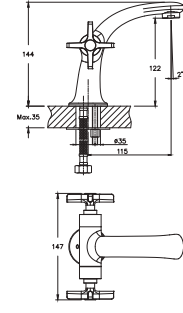

LAVABO
BATARYALARI

BANYO
BATARYALARI

EVİYE
BATARYALARI

DUŞ
BATARYALARI