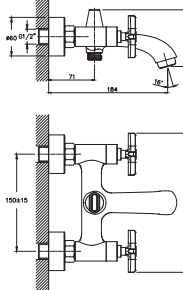

LAVABO
BATARYALARI

BANYO
BATARYALARI

EVİYE
BATARYALARI

DUŞ
BATARYALARI