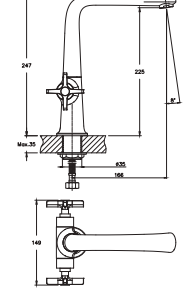

LAVABO
BATARYALARI

BANYO
BATARYALARI

EVİYE
BATARYALARI

DUŞ
BATARYALARI