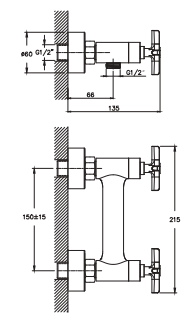

LAVABO
BATARYALARI

BANYO
BATARYALARI

EVİYE
BATARYALARI

DUŞ
BATARYALARI