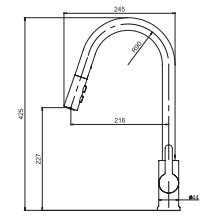

N2043902

KROM

₺ 7.710

KOLİ İÇİ ADETİ 6