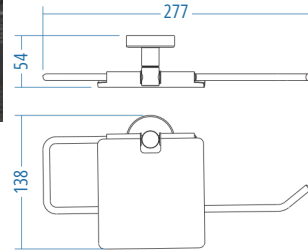

A.S.M:10

Kağıt Havluluk Kapaklı
Towel Holder With Cover

A.3013.S 263.00