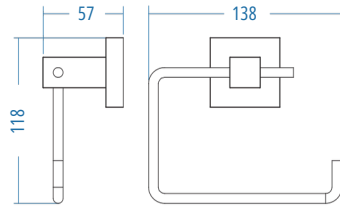

A.S.M:10

Tuvalet Kağıtlık
Toilet Paper Holder

A.2707.S