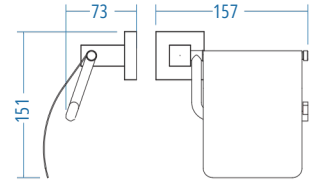

A.S.M:10

Tuvalet Kağıtlık Kapaklı
Toilet Paper Holder With Cover

A.2708.S

A.S.M:10

Tuvalet Kağıtlık Kapaklı
Toilet Paper Holder With Cover

A.2728.S

A.S.M:10

Tuvalet Kağıtlık
Toilet Paper Holder